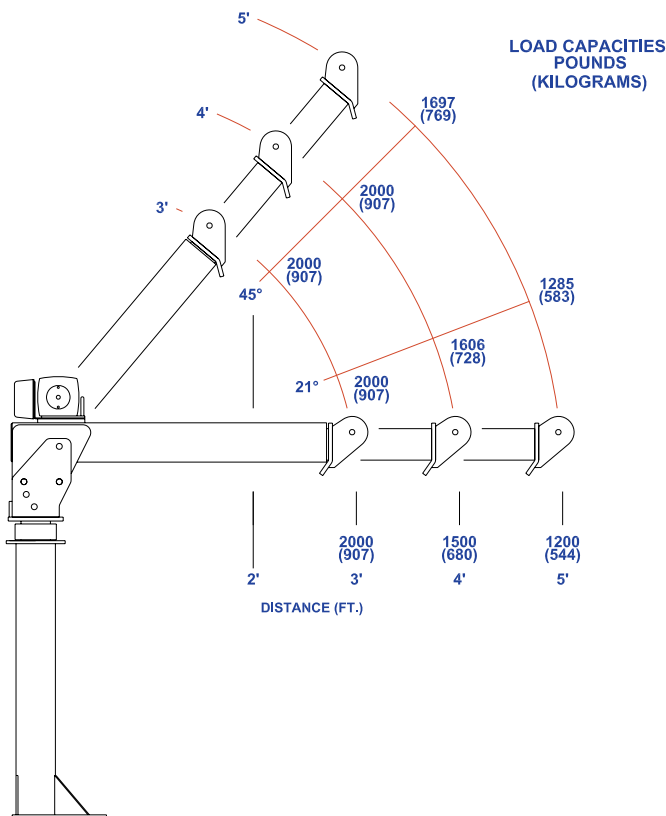

Standard Features:

- 6,000 ft/lb Rating
- 2,000 lbs lift @ 3 Ft
- 5 ft of Reach w/ Manual Jib
- Full Function Detachable Remote

Light Duty

2
0
6
0

MODEL 2060

TIGER Model 2060 Specifications

Crane Rating	6,000ft/lbs
Maximum Reach	5' from CL
Extension	3', 4', & 5' Manual Boom Extension
Maximum Height	7 ft from base of crane
Maximum Lift	2,000 lbs
Boom Elevation	0, 21 & 45 degrees
Cable	7/32" x 25' Winch Cable
Winch Type	12 VDC Winch
Winch Speed	25 ft/min
Rotation	360 limited continuous
Control	Detachable Remote, 10' of Control Cable
Stowed Height	49"
Weight	280 lbs
Mounting Space	12" x 12"
Battery Req'd	500 Cold Crank Amps
	With 200 minute Reserve Minimum Requirement
Min GVW Req'd	8,500lbs